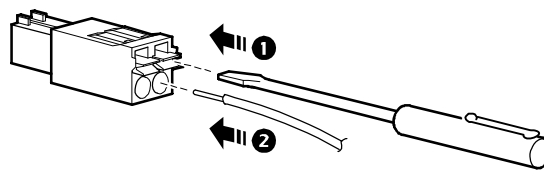

Dry Contact Plug (J573N) for a Rack Power Distribution Unit—Installation Instructions

Information in this document is subject to change without notice.
© 2010 Dell Inc. All rights reserved.

Reproduction of these materials in any manner whatsoever without the written permission of Dell Inc. is strictly forbidden.